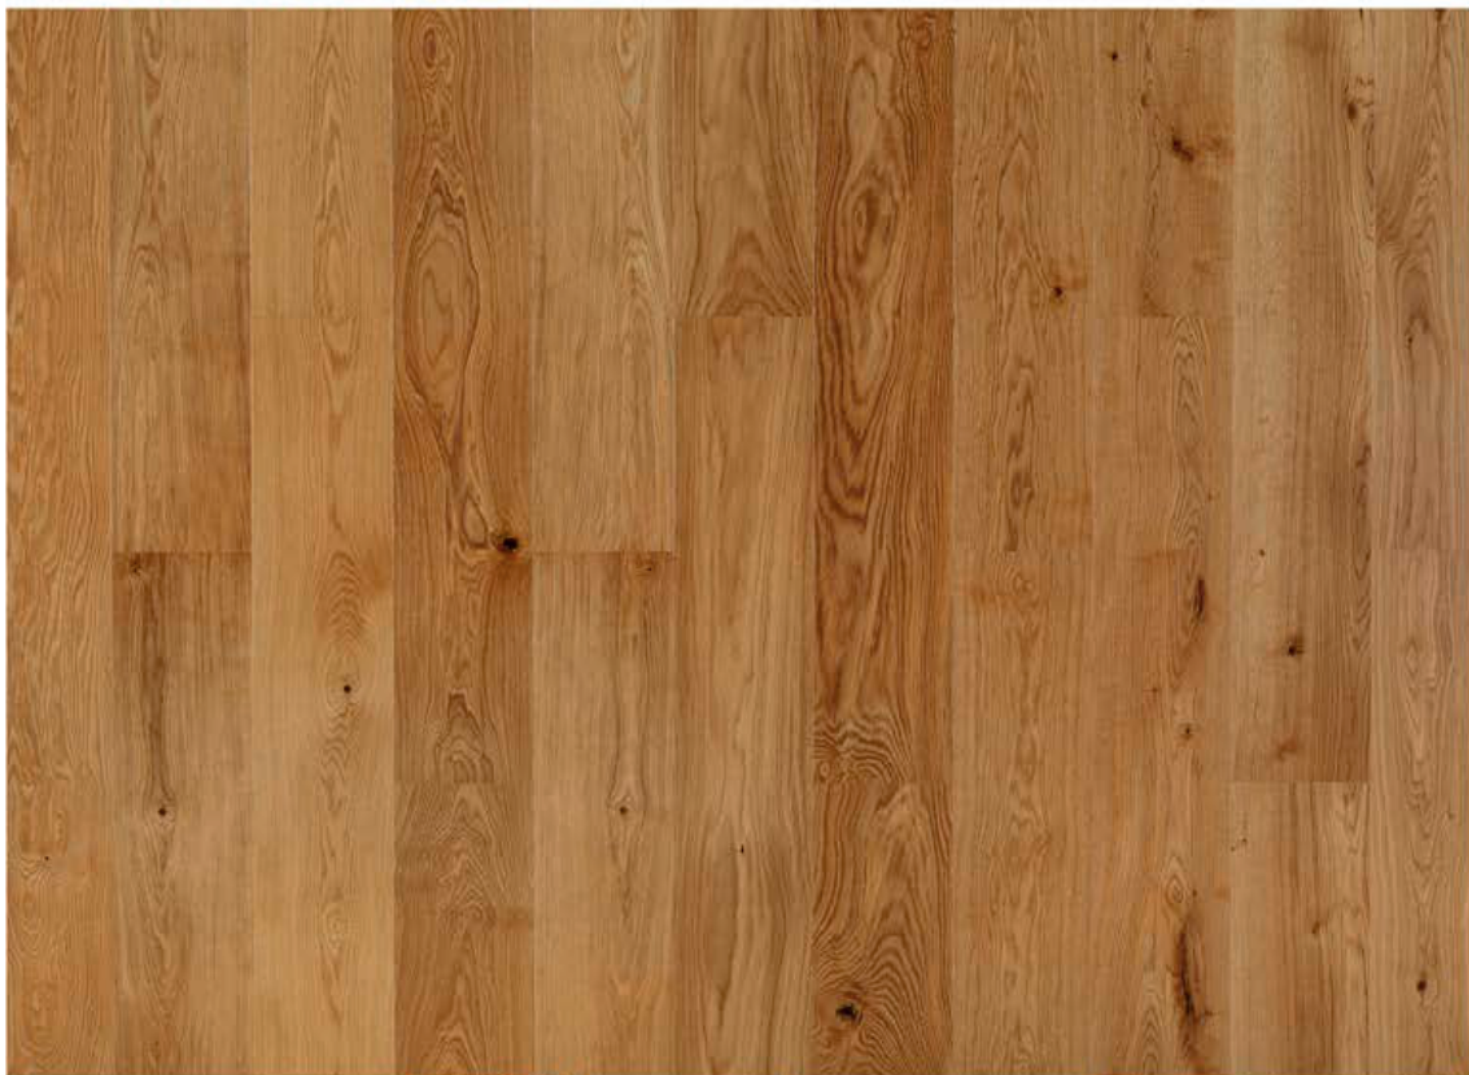

## Collection Classic

1  
STRIP

### OAK PREMIUM COTTAGE MATT 1S 5G

ARTICLE

OAK, 1 Strip, matt lacquer, bevels

1011120754000124

Board thickness (mm):	14	A classic 1-strip oak floor with beveled edges in a rustical grading with knots and some color variation.
Width (mm):	188	
Length (mm):	1800	Allowed: All natural color variations; rare sapwood; woodrays; sound and black knots; filled knot holes and cracks.
Single board area (m <sup>2</sup> ):	0,34	
Boards per package (pieces):	8	Installation method: Floating/glue down. Changes under UV radiation: Color deepens over time. Floor heating: Suitable.
Package volume (m <sup>3</sup> ):	2,72	
Package weight (kg):	21	